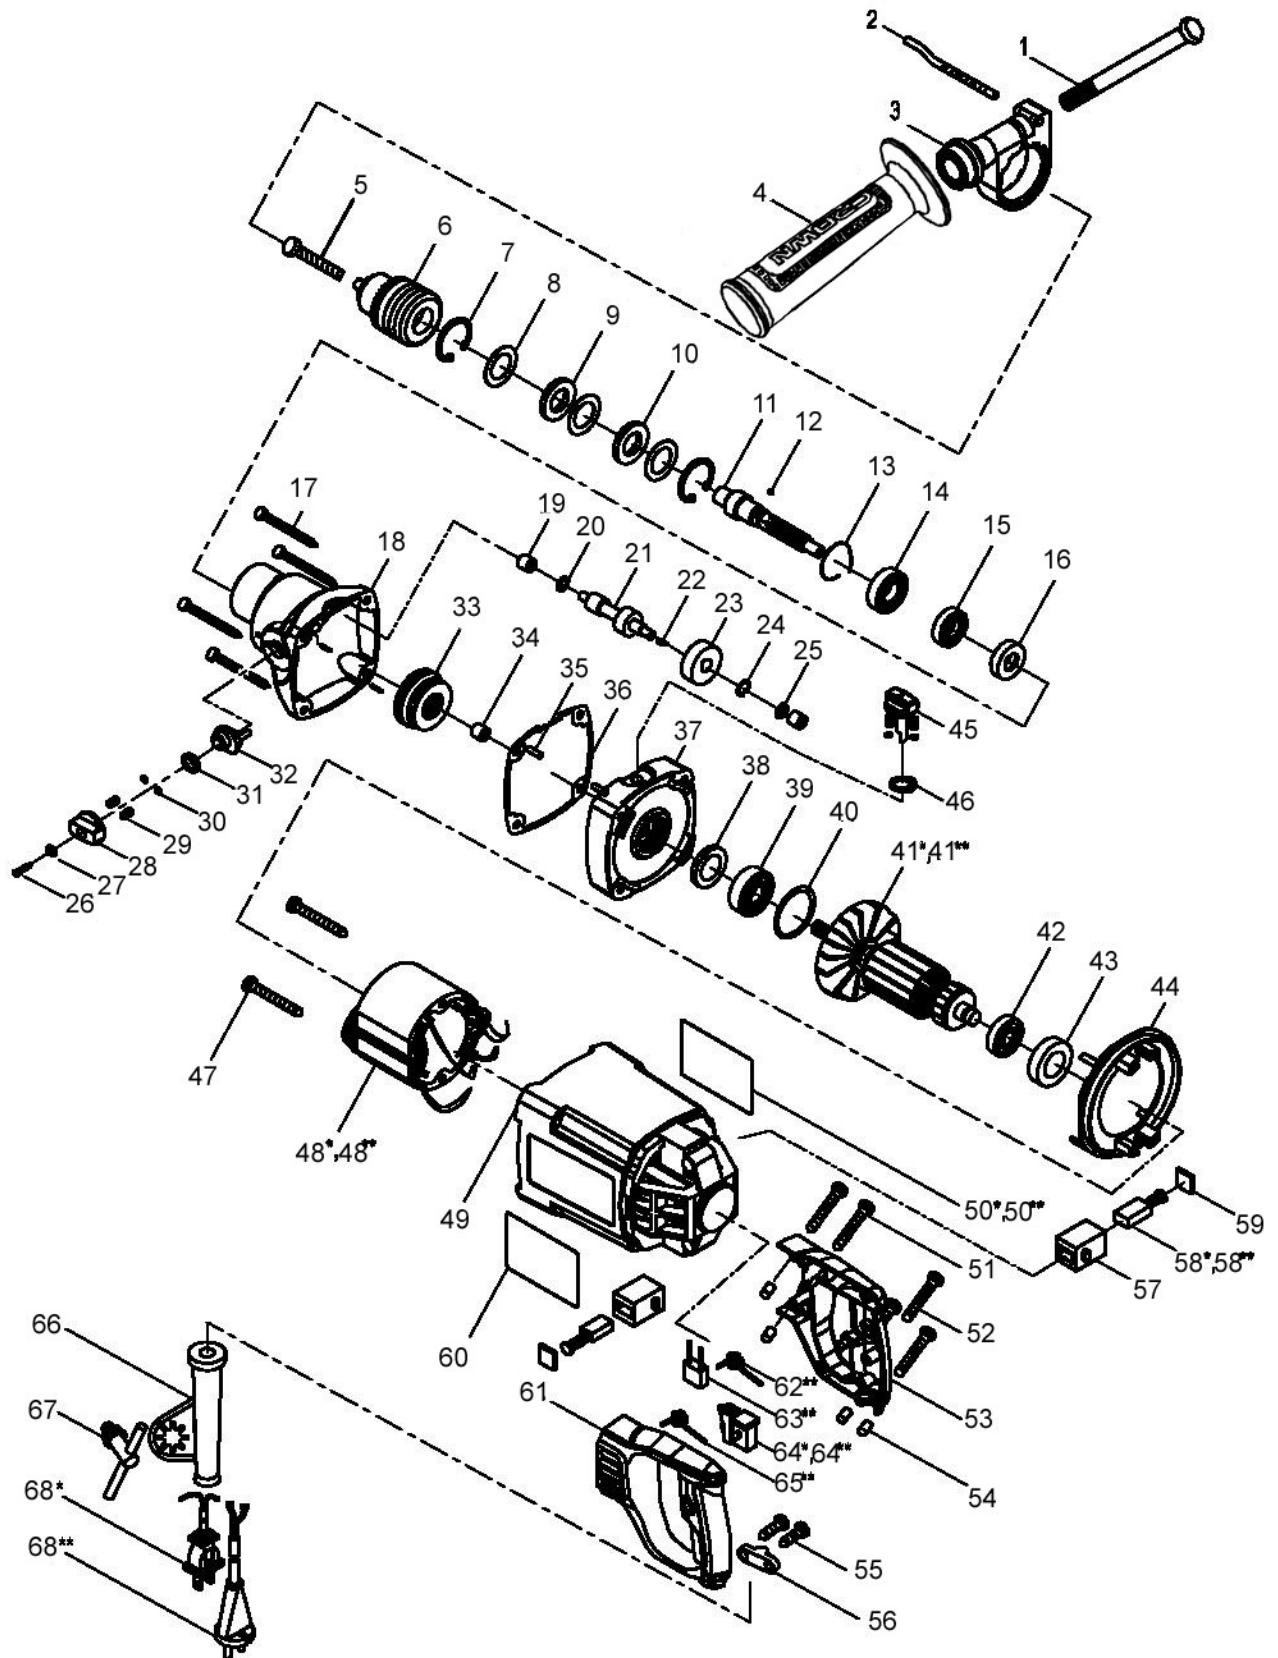

Impact Drills

120V/230 V

CT2410/CT10032

VERSION: A DATE:2008.8

Note:
*, 120V;
**, 230V.